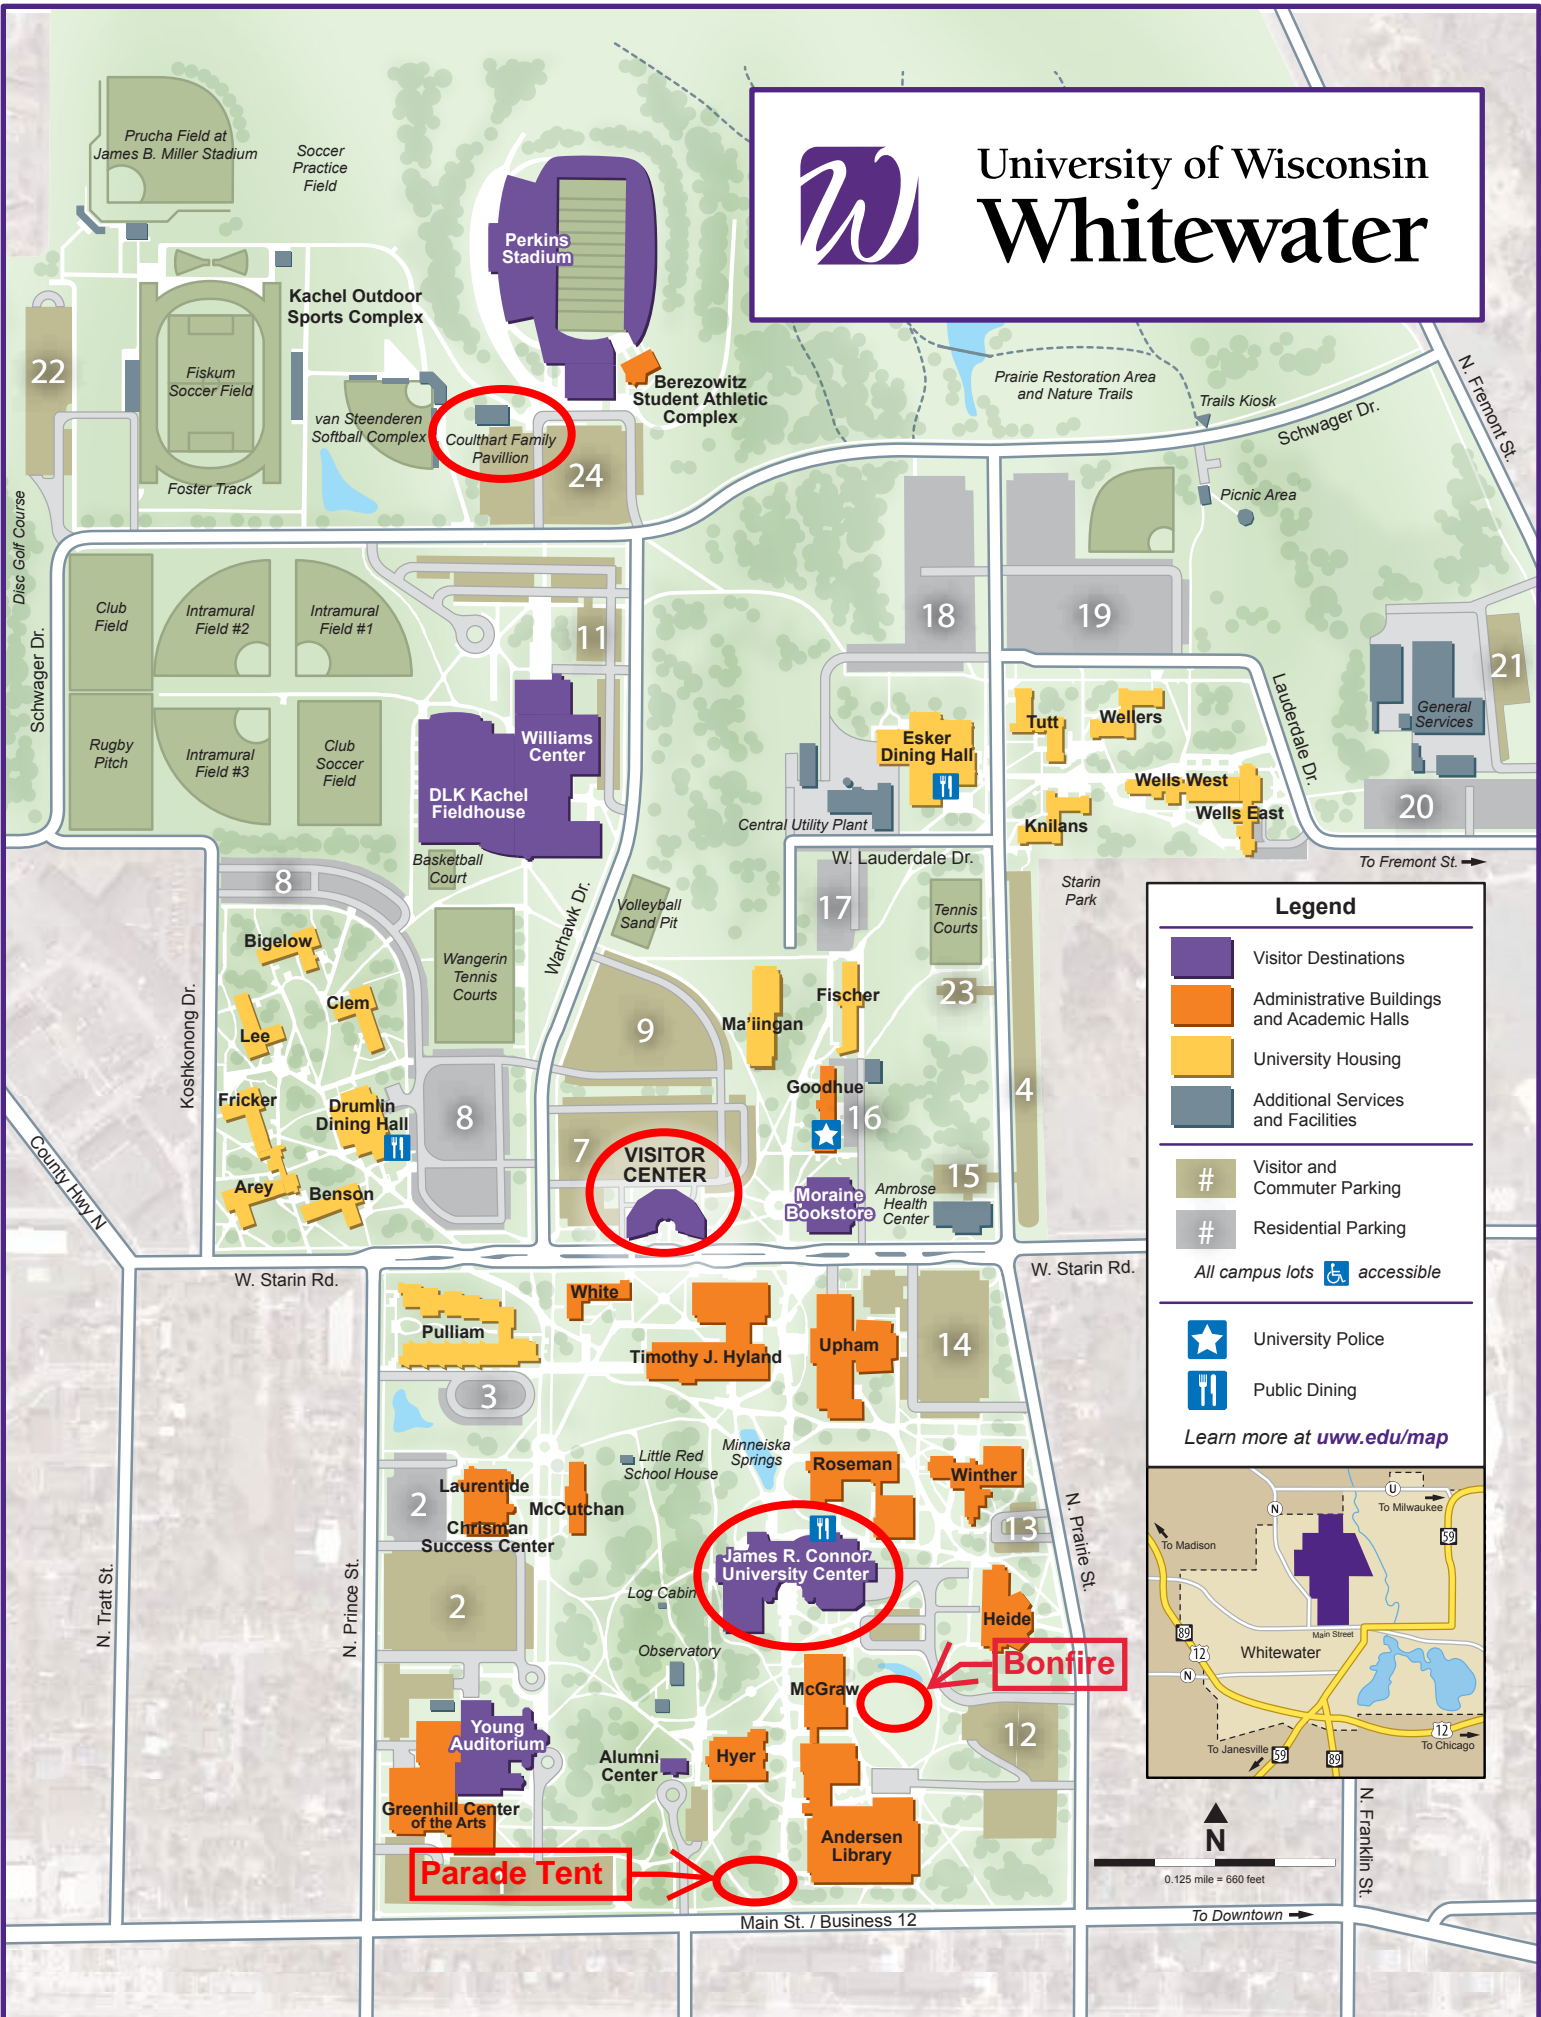

University of Wisconsin Whitewater

Legend

- Visitor Destinations
- Administrative Buildings and Academic Halls
- University Housing
- Additional Services and Facilities
- Visitor and Commuter Parking
- Residential Parking

All campus lots accessible

- University Police
- Public Dining

Learn more at uww.edu/map

Coulthart Family Pavilion

VISITOR CENTER

James R. Connor University Center

Bonfire

Parade Tent