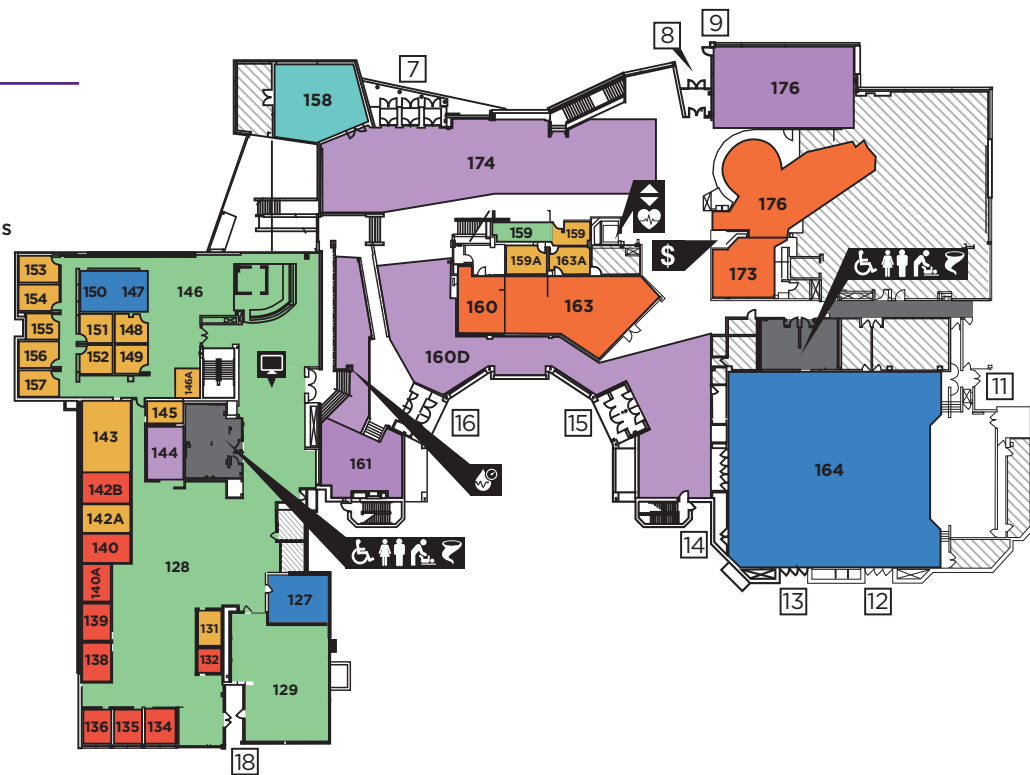

49, 51, 80

Dining

75 The DUB

Conference Rooms

68A-69

Gathering Spaces

57 Flambeau Lounge  
59 Down Under Seating

Conference Rooms

127, 147, 150  
164 Hamilton Room

Gathering Spaces

144 PB Poorman Pride Center  
160D Surinak Lounge  
161 Minneiska Lounge  
174 Concourse  
176 Ike Schaffer Commons

Entertainment

158 Roberta's Art Gallery

## UPPER LEVEL

Services

244 UC Graphics & Marketing  
245 First Year Experience  
250 HawkCard Office  
253 Building Operations  
254 Catering

Gathering Spaces

276 Zoë Connor Balcony

Offices

241, 242, 250A-D,  
252, 253A-D

Entertainment

Old Main Lane

Conference Rooms

259A-B Connor Conference Room  
260 Freer Boardroom  
261-262,  
264, 266  
268 Buchholz Conference Room  
275A-B Old Main Ballroom

RESTROOMS

CHANGING STATION

HANDICAP ACCESSIBLE