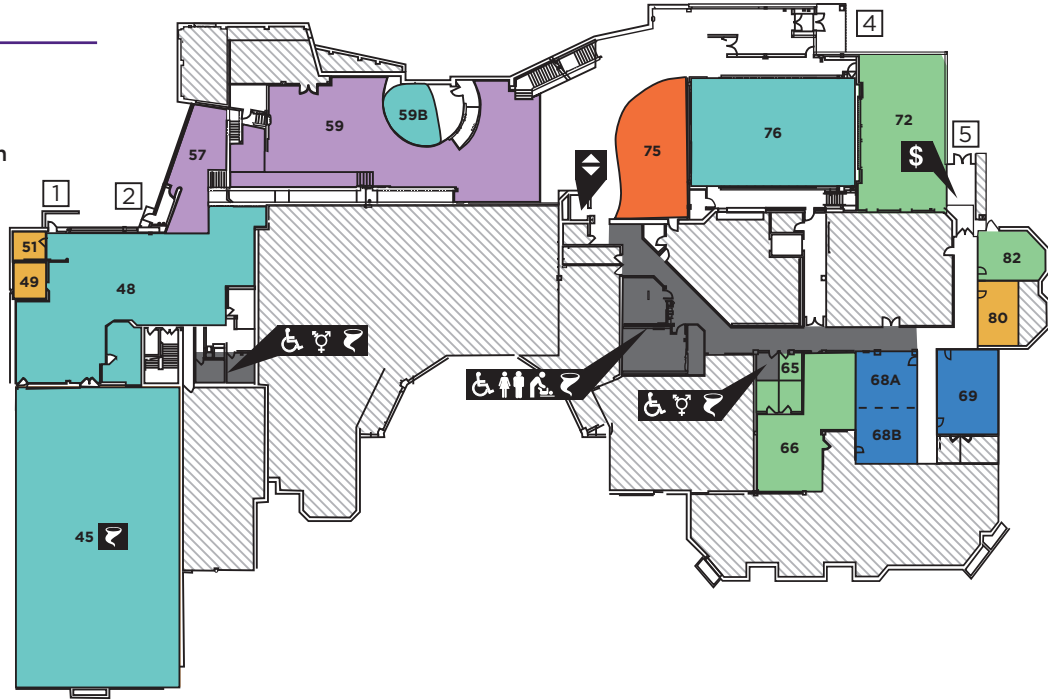

## LOWER LEVEL

Services

65 Lactation Room  
66 Warhawk Dining  
72 UW Credit Union  
82 Children's Center Drop-in Site

Entertainment

45, 48 Warhawk Alley  
59B Down Under Stage  
76 Summers Auditorium

Offices

49, 51, 80

Dining

75 The DUB

Conference Rooms

68A-69

Gathering Spaces

57 Flambeau Lounge  
59 Down Under Seating

## MAIN LEVEL

Services

128 Warhawk Connection Center  
129 One Stop  
146 Student Activities & Involvement  
159 Information Services

Dining

160 Wild Blue Sushi  
163 Willie's  
173 UC Market  
176 Ike Schaffer Commons

Conference Rooms

127, 147, 150  
164 Hamilton Room

Gathering Spaces

144 PB Poorman Pride Center  
160D Surinak Lounge  
161 Minneiska Lounge  
174 Concourse  
176 Ike Schaffer Commons

Entertainment

158 Roberta's Art Gallery