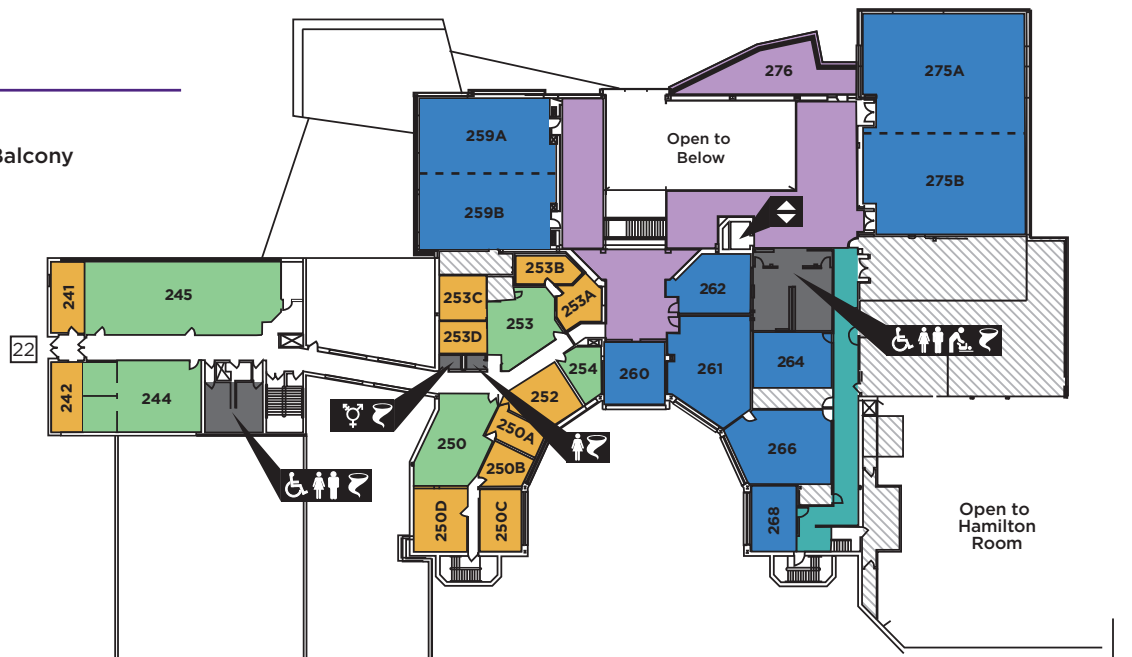

49, 51, 80

Dining

75 The DUB

Conference Rooms

68A-69

Gathering Spaces

57 Flambeau Lounge  
59 Down Under Seating

Conference Rooms

127, 147, 150  
164 Hamilton Room

Gathering Spaces

144 PB Poorman Pride Center  
160D Surinak Lounge  
161 Minneiska Lounge  
174 Concourse  
176 Ike Schaffer Commons

Entertainment

158 Roberta's Art Gallery

## UPPER LEVEL

Services

244 UC Graphics & Marketing  
245 First Year Experience  
250 HawkCard Office  
253 Building Operations  
254 Catering

Gathering Spaces

276 Zoë Connor Balcony

Offices

241, 242, 250A-D,  
252, 253A-D

Entertainment

Old Main Lane

Conference Rooms

259A-B Connor Conference Room  
260 Freer Boardroom  
261-262,  
264, 266  
268 Buchholz Conference Room  
275A-B Old Main Ballroom

RESTROOMS

CHANGING STATION

HANDICAP ACCESSIBLE